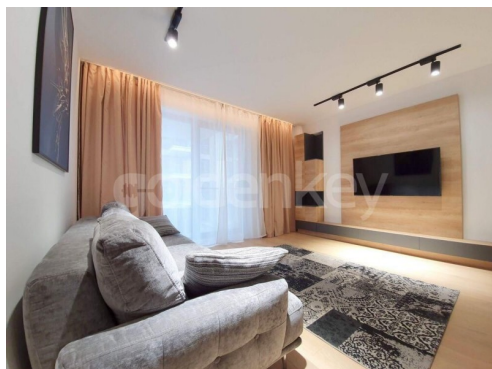

HERASTRAU - 1 bedroom apartment in residential compound, near metro and park
ID:726588

1,100 € / lună

GENERAL INFORMATION

- 2 rooms
- level: 6 / 1S+P+9E
- construction year: 2018

AREAS

- built: 68 sqm
- usable: 58 sqm

CONTAINS

- 1 bedrooms
- 1 bathrooms

Utilities

air conditioning, stove, fridge, washing machine, dishwasher, tv, fully furnished, central heating, underfloor heating, open kitchen, water meters, heating meter, underground storage, elevator, service closet

Property details

Set in the North Premium area, near the business area Barbu Vacarescu – Floreasca, Metro Aurel Vlaicu and Herastrau Park, this apartment is located on the 6th floor of a building Ug+Gf+9 built in 2019. The total surface is 68sqm of which 58sqm are useable. It is composed of spacious and bright living room with exit on the terrace, open kitchen equipped, spacious bedroom, bathroom. It has 1 parking space and storage room in the underground garage. In view of the green area, the proximity of most of the points of interest and the quality of the building, is suitable for residence.