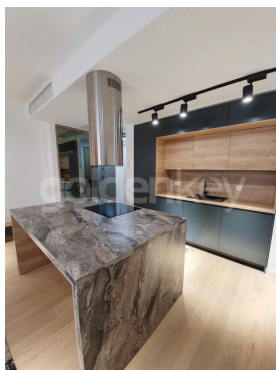

HERASTRAU - 1 bedroom apartment in residential compound, near metro and park
ID:726588

1,100 € / lună

GENERAL INFORMATION

- 2 rooms
- level: 6 / 1S+P+9E
- construction year: 2018

AREAS

- built: 68 sqm
- usable: 58 sqm

CONTAINS

- 1 bedrooms
- 1 bathrooms

Utilities

air conditioning, stove, fridge, washing machine, dishwasher, tv, fully furnished, central heating, underfloor heating, open kitchen, water meters, heating meter, underground storage, elevator, service closet

Property details

Set in the North Premium area, near the business area Barbu Vacarescu – Floreasca, Metro Aurel Vlaicu and Herastrau Park, this apartment is located on the 6th floor of a building Ug+Gf+9 built in 2019. The total surface is 68sqm of which 58sqm are useable. It is composed of spacious and bright living room with exit on the terrace, open kitchen equipped, spacious bedroom, bathroom. It has 1 parking space and storage room in the underground garage. In view of the green area, the proximity of most of the points of interest and the quality of the building, is suitable for residence.