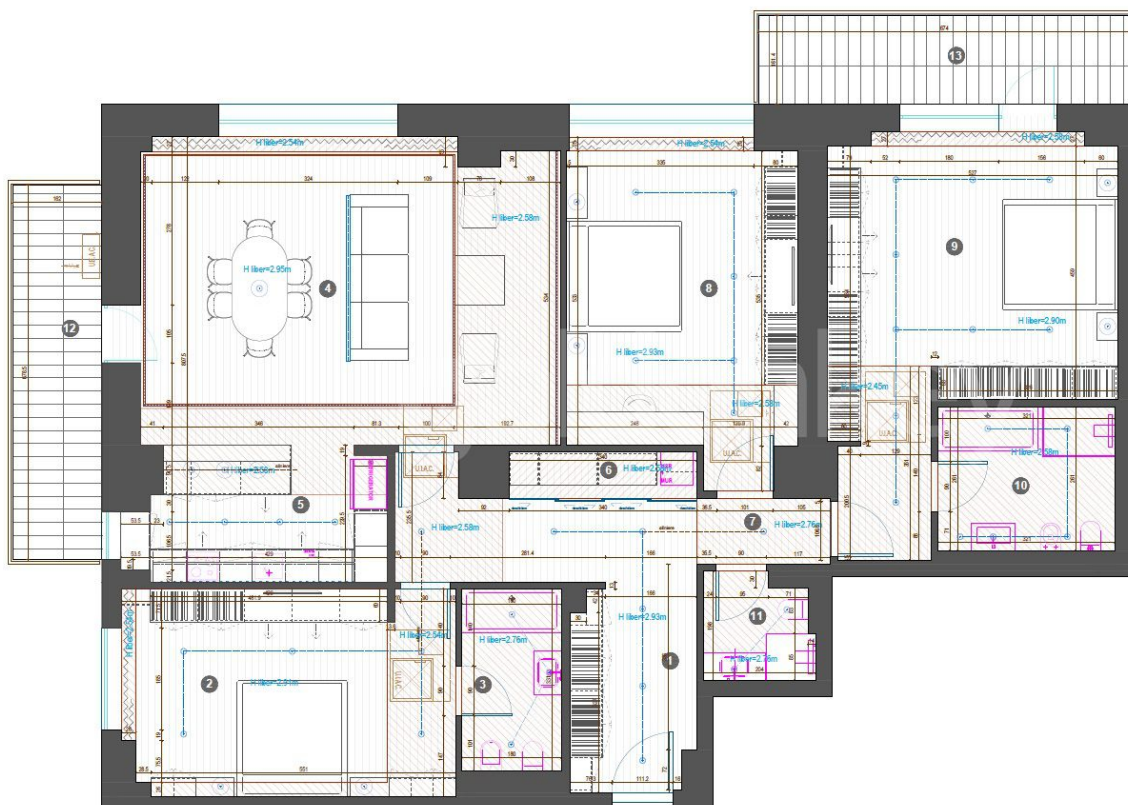

PLAN SUPRAPUNERE

LEGENDA

- PERETI
- MOCHETA
- PARCHET
- PLAFOANE

ELECTRICE PLAFOANE & CORPURI DE ILUMINAT

- ALINERII/AX LUMINI
- SPOT INCANDESCENT
- CORP ILUMINAT SUSPENDAT DECORATIV
- RACORDURI ELECTRICE PLAFON
- SINA SPOTURI