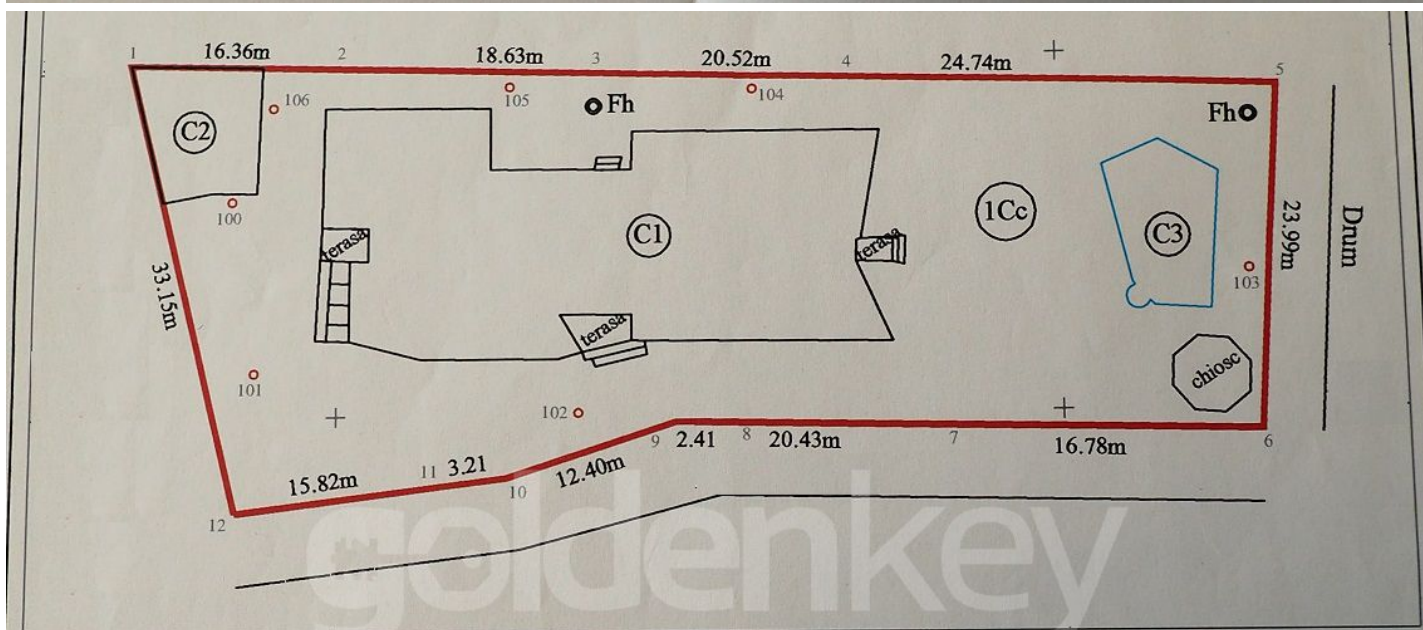

A. Date referitoare la teren

Nr. parcela	Categoria de folosinta	Sprafata (mp)	Valoare de impozitare (lei)	Mentiiuni
1	Cc	2000	0	curte imprejmuita cu gard
Total		2000	0	

A. Date referitoare la constructii

Cod constructie	Suprafata construita la sol (mp)	Valoare de impozitare (lei)	Mentiiuni
C1	552	666580	Sup. desfasurata la sol - 552mp
C2	77	0	Sup. desfasurata la sol - 77mp
C3	71	0	Sup. desfasurata la sol - 71mp
Total	700	666580