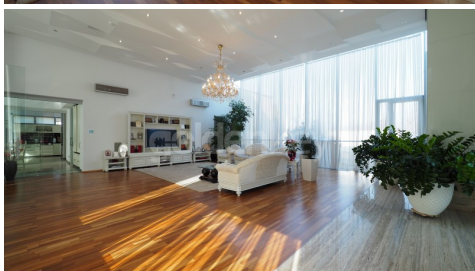

**BALOTESTI - Stunning one-level villa
pool**

1,700,000 €

GENERAL INFORMATION

- 9 rooms
- level: P+1E
- construction year: 2009

AREAS

- built: 550 sqm
- usable: 479.27 sqm

CONTAINS

- 5 bedrooms
- 6 bathrooms

Utilities

air conditioning, stove, bidet, shower, bathtub, dressing room, fridge, kitchen hood, washing machine, dishwasher, alarm system, luxury furnished, partially furnished, radiators, central heating, underfloor heating, closed kitchen, furnished kitchen, equipped kitchen, water meters, electricity meter, gas meter, private garden, irrigation, storage room, cellar, sauna, service closet, barbeque area

Property details

Discover this impressive one-level villa, located in the heart of nature, built on a plot of 2000sqm and with a generous usable area of 479sqm. Adopting a modern design, it has a living room with large glazed spaces and 7m height, dining area, separate and equipped kitchen, guest toilet, fitness room, master bedroom with dressing room and en-suite bathroom with sauna, 3 secondary bedrooms with dressings and en-suite bathrooms, office, studio with private bathroom and laundry room. Floor-to-ceiling windows bring nature into the interior, elegantly integrating luxury and tranquility. This villa represents a harmonious retreat, where contemporary elegance meets the tranquility of the landscape. The mature garden is carefully arranged and benefits from a gazebo with barbecue, swimming pool, toilet and wine cellar.

<https://ct.goldenkey.ro/en/property-stunning-one-level-villa-pool-2-garages-cp1957671>