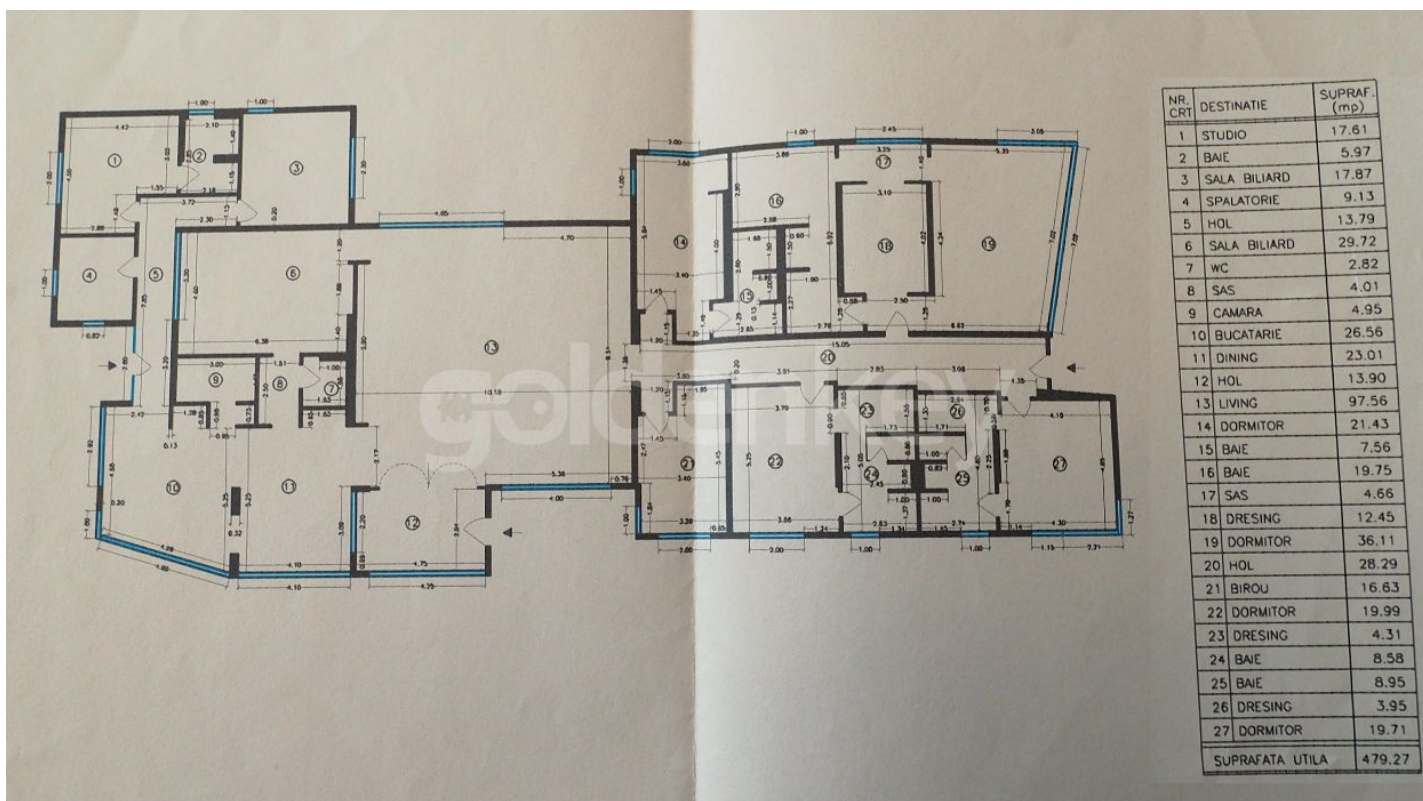

**BALOTESTI - Stunning one-level villa  
pool**

**1,700,000 €**

**GENERAL INFORMATION**

- 9 rooms
- level: P+1E
- construction year: 2009

**AREAS**

- built: 550 sqm
- usable: 479.27 sqm

**CONTAINS**

- 5 bedrooms
- 6 bathrooms

**Property details**

Discover this impressive one-level villa, located in the heart of nature, built on a plot of 2000sqm and with a generous usable area of 479sqm. Adopting a modern design, it has a living room with large glazed spaces and 7m height, dining area, separate and equipped kitchen, guest toilet, fitness room, master bedroom with dressing room and en-suite bathroom with sauna, 3 secondary bedrooms with dressings and en-suite bathrooms, office, studio with private bathroom and laundry room. Floor-to-ceiling windows bring nature into the interior, elegantly integrating luxury and tranquility. This villa represents a harmonious retreat, where contemporary elegance meets the tranquility of the landscape. The mature garden is carefully arranged and benefits from a gazebo with barbecue, swimming pool, toilet and wine cellar.

<https://ct.goldenkey.ro/en/property-stunning-one-level-villa-pool-2-garages-cp1957671>

A. Date referitoare la teren

| Nr. parcela | Categoria de folosinta | Sprafata (mp) | Valoare de impozitare (lei) | Mentiiuni                 |
|-------------|------------------------|---------------|-----------------------------|---------------------------|
| 1           | Cc                     | 2000          | 0                           | curte imprejmuita cu gard |
| Total       |                        | 2000          | 0                           |                           |